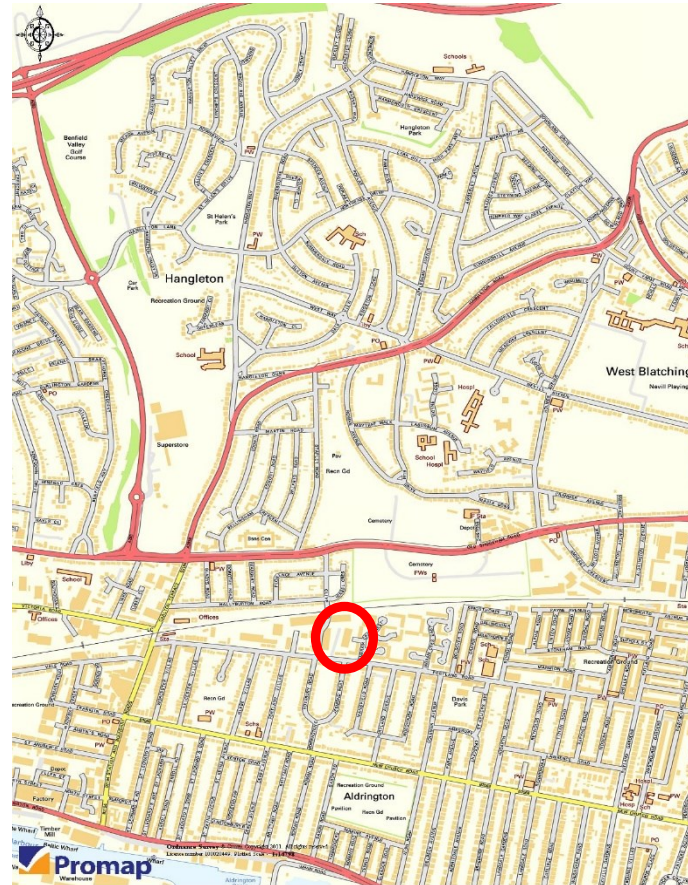

LOCATION

Portland Road Business Park is situated in Portland Road at its junction with Olive Road to the west of Hove Town Centre. The business park is accessible from the A27 Brighton by-pass via the Hangleton link road, Old Shoreham Road and Olive Road.

DESCRIPTION

Portland Business Park, which was completed in 1997, comprises a development of 15 trade counter, industrial and warehouse units on a well managed estate with good car parking and loading facilities. Other occupiers on the estate include Screwfix, Benchmarx, Brandon Tool Hire, Euro Car Parts, C.Brewers & Son and Yesss Electrical. Unit A3 is a mid-terrace unit of steel portal frame construction with brick and block work and steel profile clad elevations under a pitched insulated roof with roof lights

ACCOMMODATION (GROSS INTERNAL AREA)

The unit comprises:

	SQ FT	SQ M
Ground Floor Warehouse & WCs	2,670	248.05
TOTAL	2,670	248.05

AMENITIES / OPPORTUNITY

- Eaves height 5.6m.
- Parking for 7 cars
- WC facilities
- Gas supply
- Up and over loading door

RENT

£66,750 pax.

TERMS

A new FRI lease for a term of 10 year subject to an upwards-only rent review in the 5th year.

RATES

We have been verbally informed by the local authority that the premises have a rateable value of £49,750.00.

VAT

VAT will be charged on the quoting terms.

LEGAL COSTS

Each party to be responsible for their own legal costs.

EPC

The unit has an EPC rating of C-73.

VIEWINGS – 01273 876200

David Martin

t: 07860 207453

e: dmartin@shw.co.uk

@SHWProperty

SHW Property

SHW Property

**MAKING
PROPERTY
WORK**

SHW.CO.UK