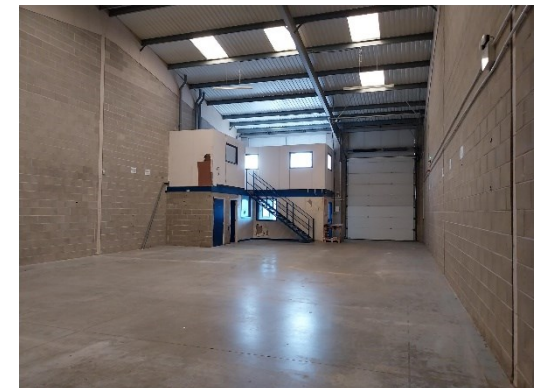

LOCATION

Portland Road Business Park is situated in Portland Road at its junction with Olive Road to the west of Hove Town Centre. The business park is accessible from the A27 Brighton by-pass via the Hangleton link road, Old Shoreham Road and Olive Road.

DESCRIPTION

Portland Business Park, which was completed in 1997, comprises a development of 15 trade counter, industrial and warehouse units on a well managed estate with good car parking and loading facilities. Other occupiers on the estate include Screwfix, Benchmarx, Brandon Tool Hire, Euro Car Parts, C.Brewers & Son and Yesss Electrical. Unit A3 is a mid-terrace unit of steel portal frame construction with brick and block work and steel profile clad elevations under a pitched insulated roof with roof lights

ACCOMMODATION (GROSS INTERNAL AREA)

The unit comprises:

	SQ FT	SQ M
Ground Floor Warehouse & WCs	2,670	248.05
TOTAL	2,670	248.05

AMENITIES / OPPORTUNITY

- Eaves height 5.6m.
- Parking for 7 cars
- WC facilities
- Gas supply
- Up and over loading door

RENT

£66,750 pax.

TERMS

A new FRI lease for a term of 10 year subject to an upwards-only rent review in the 5th year.

RATES

We have been verbally informed by the local authority that the premises have a rateable value of £49,750.00.

VAT

VAT will be charged on the quoting terms.

LEGAL COSTS

Each party to be responsible for their own legal costs.

EPC

The unit has an EPC rating of C-73.

VIEWINGS – 01273 876200

David Martin

t: 07860 207453

e: dmartin@shw.co.uk

@SHWProperty

SHW Property

SHW Property

**MAKING
PROPERTY
WORK**

SHW.CO.UK