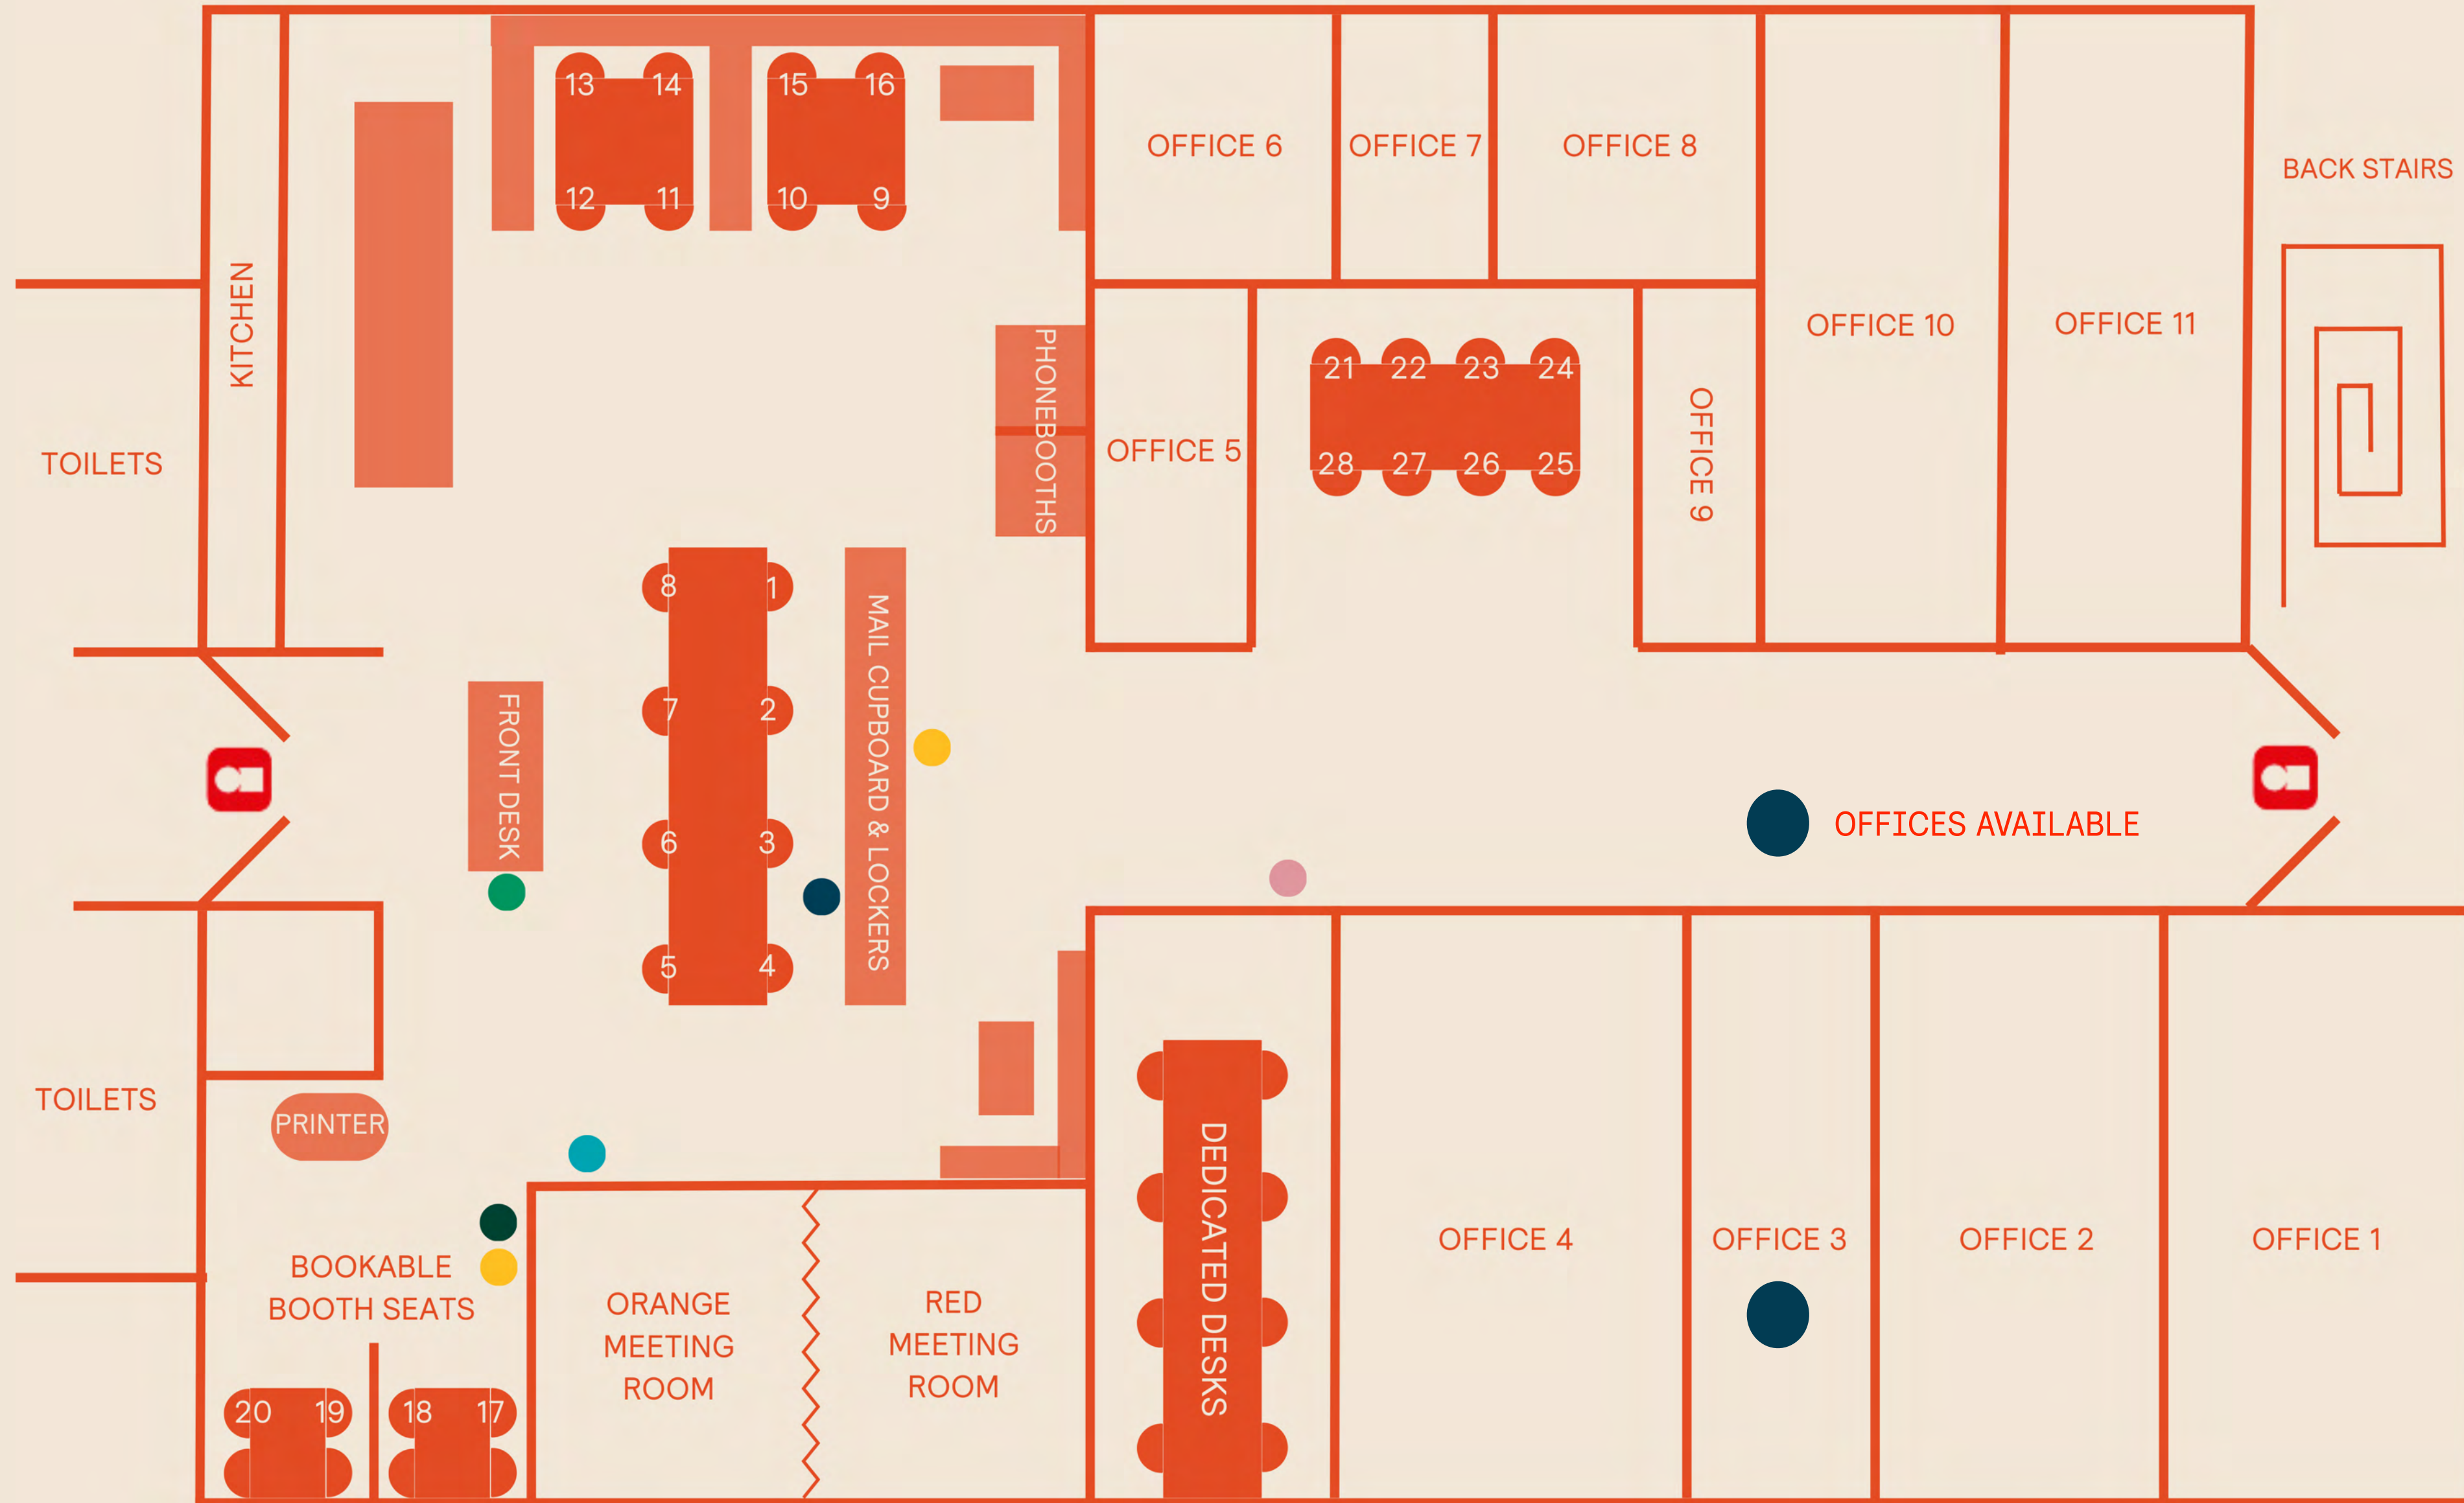

TOWER POINT FLOOR 6

- Greg's Wall
- Lost Property Cupboard
- First Aid Kit
- Stationery Station
- KiSi Door
- Laptop Stands
- PLATF9RM Library
- OFFICES AVAILABLE