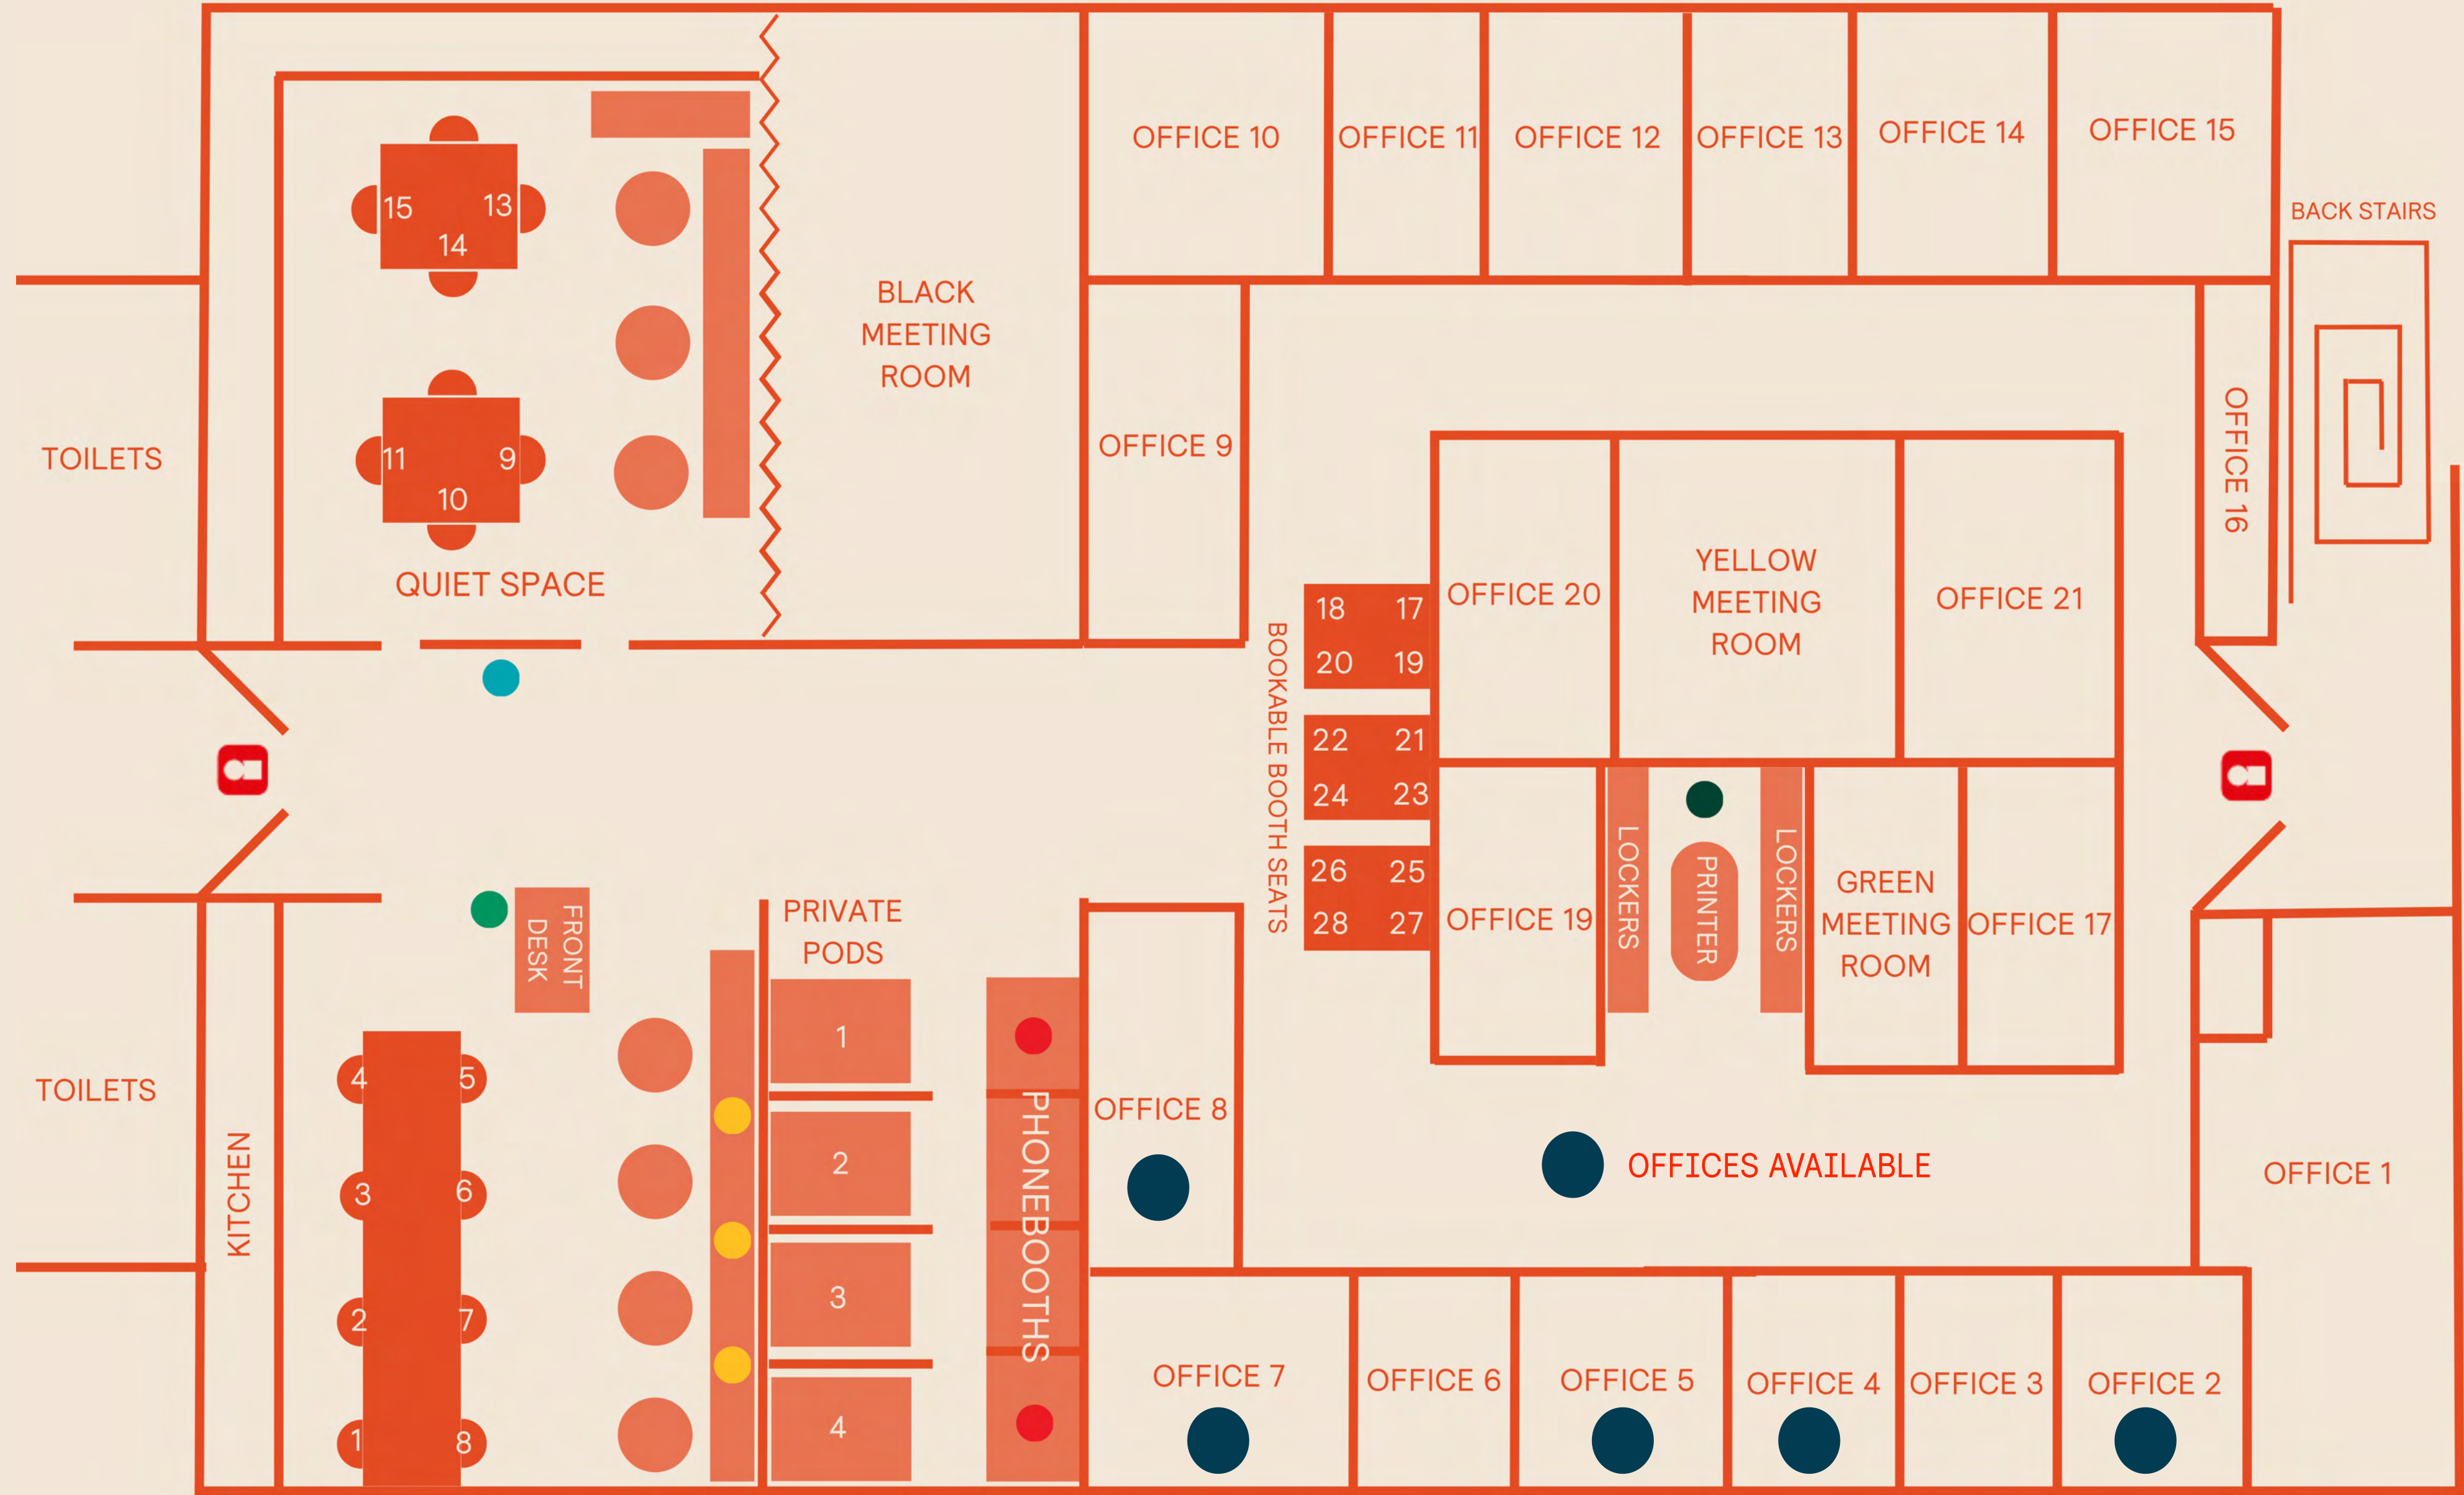

#PLATF9RM
WORK WITH
US

IDEAS
CAFE
3 MAY

REPORT

FLOOR 5
TOWER POINT
BRIGHTON

TOWER POINT FLOOR 5

 KiSi Door

 FairShare Food Donation Spot

 Laptop Stands