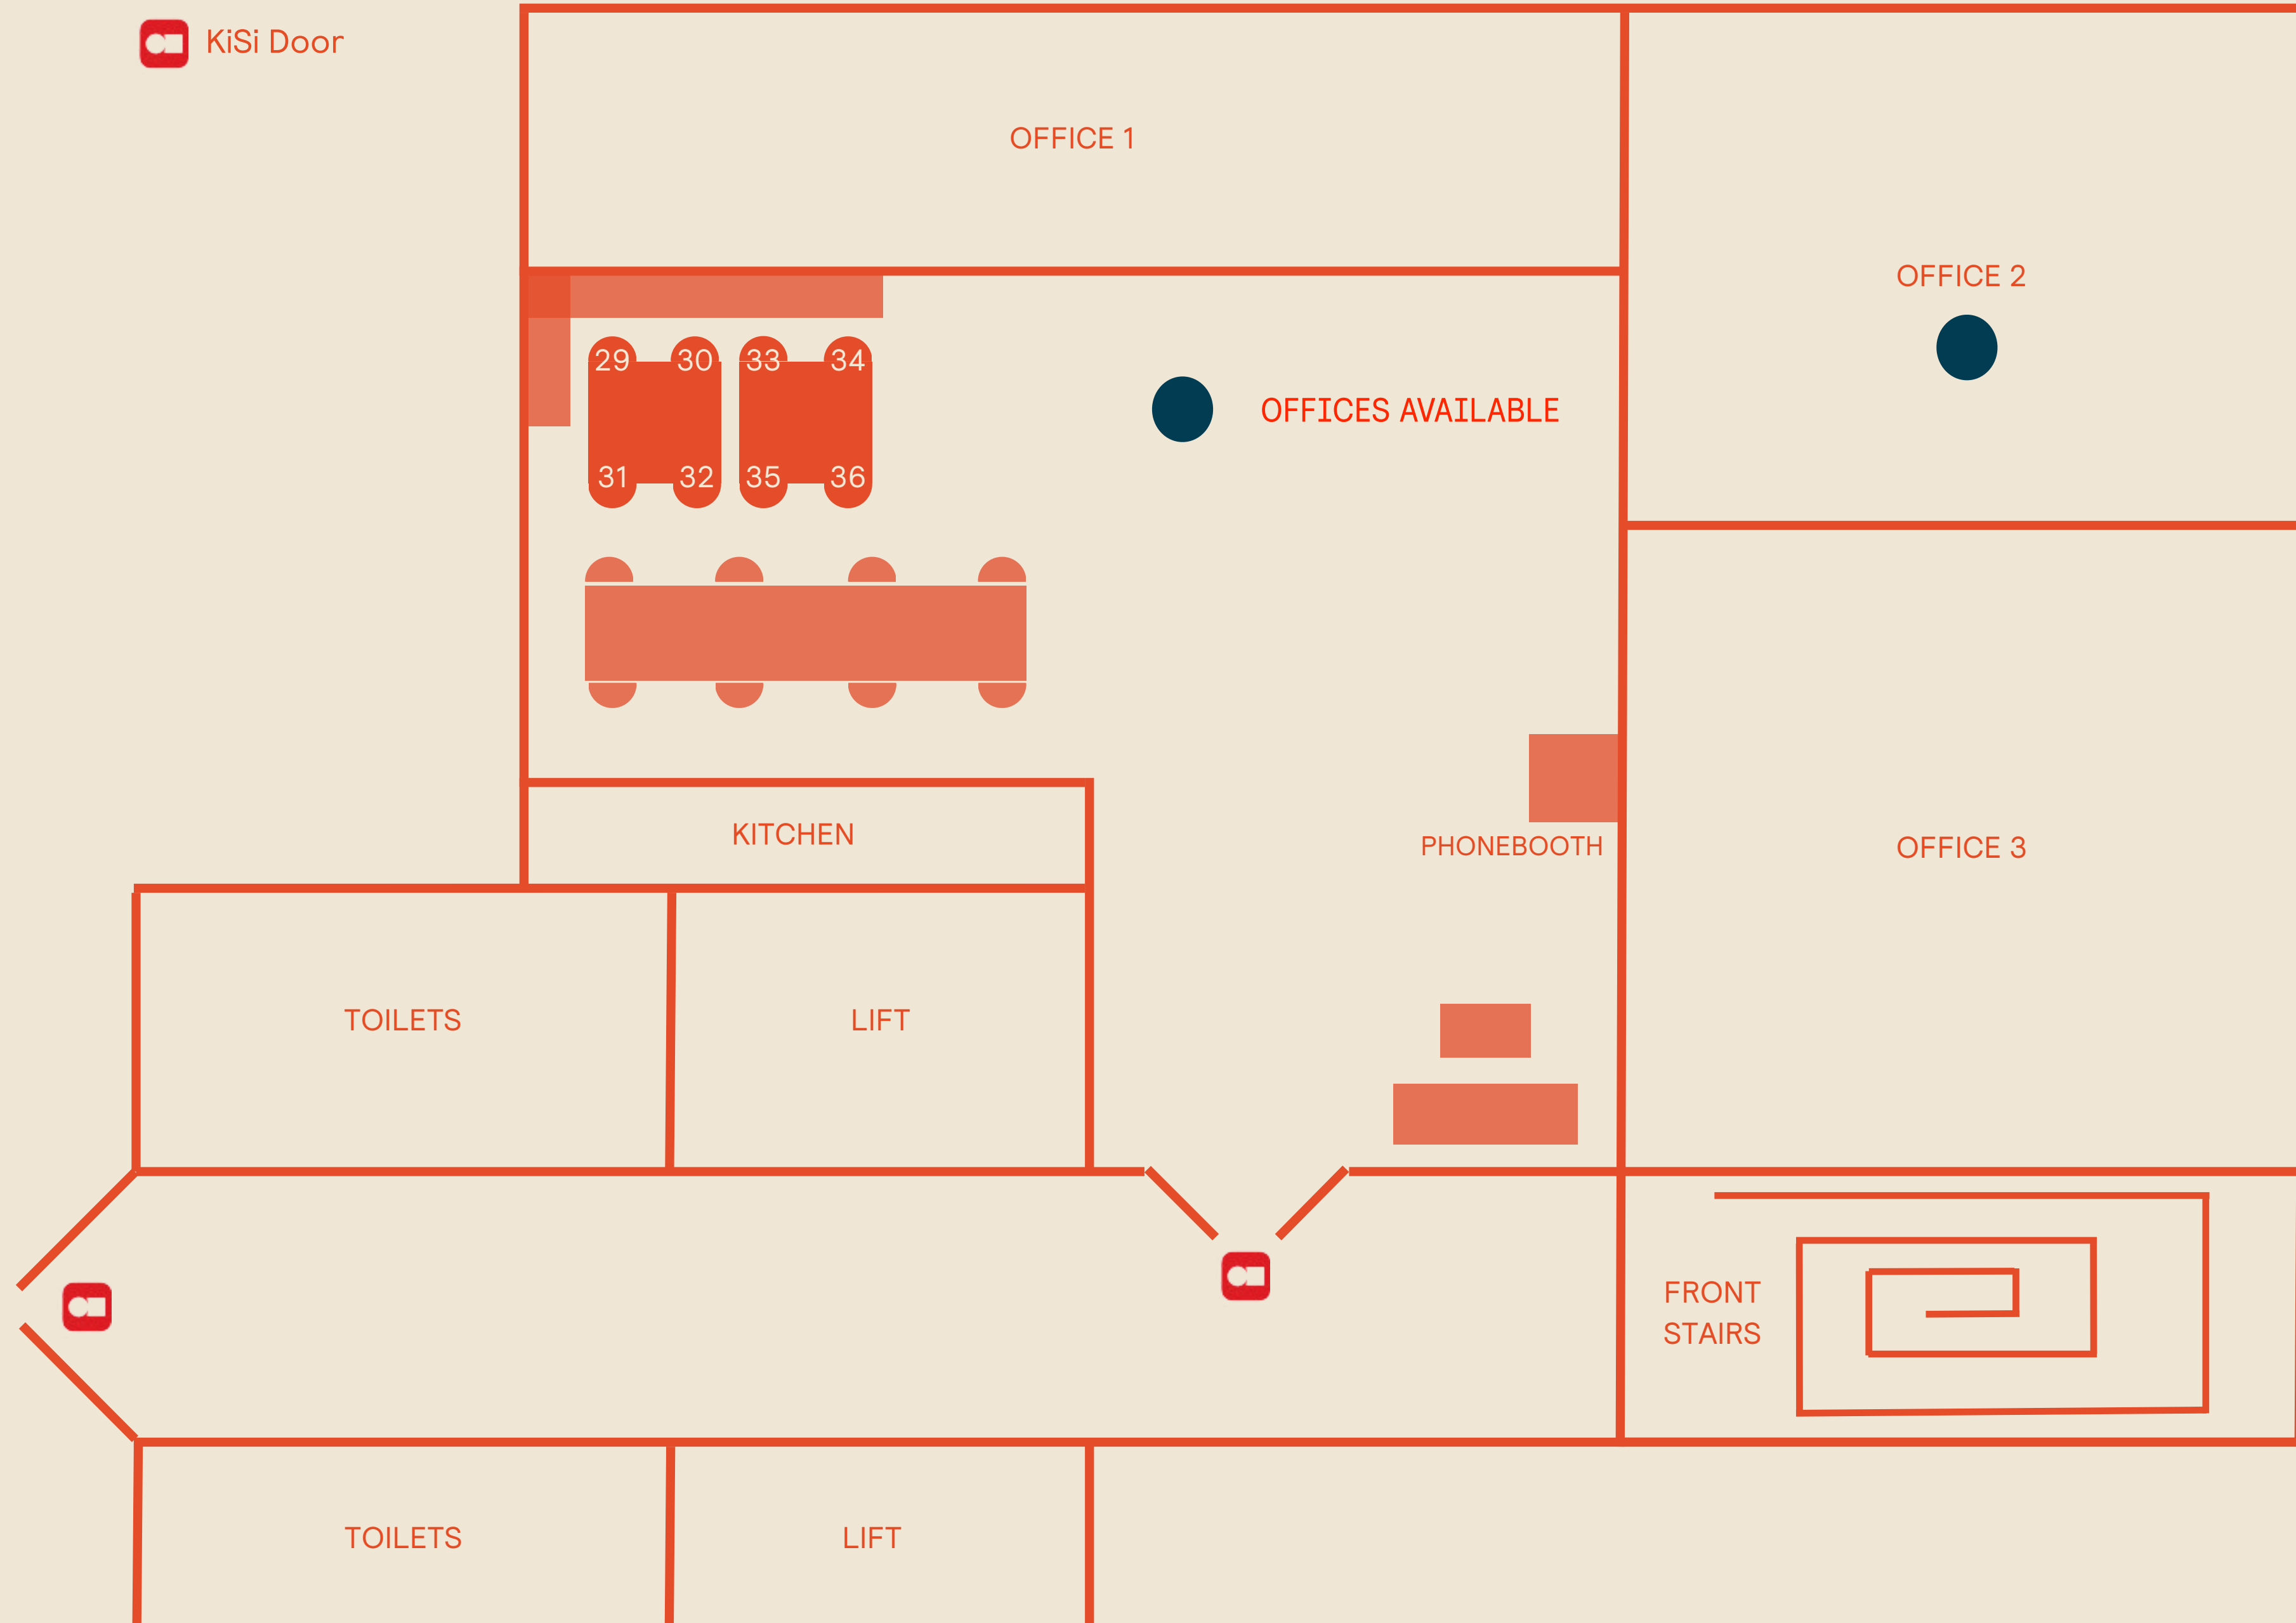

Friday Beers and midweek treats

1000+ Member Slack

Community Events & Monthly Socials

24hr access, Lockable room

Additional dedicated Bandwidth POA

8 free meeting room credits per month

8 DESKS / 233.5 FT²
INTERNAL VIEW
DESK PRICE £380 + VAT

TOWER POINT FLOOR 5 N/W WING

 Kisi Door

FLOOR 5 NW OFFICE 2

Inclusive of:

Rent

Business Rates

Service Charge

Cleaning

Maintenance

Management Of Space

Friday Beers and midweek treats

1000+ Member Slack

Community Events & Monthly Socials

24hr access, Lockable room

Additional dedicated Bandwidth POA

8 free meeting room credits per month